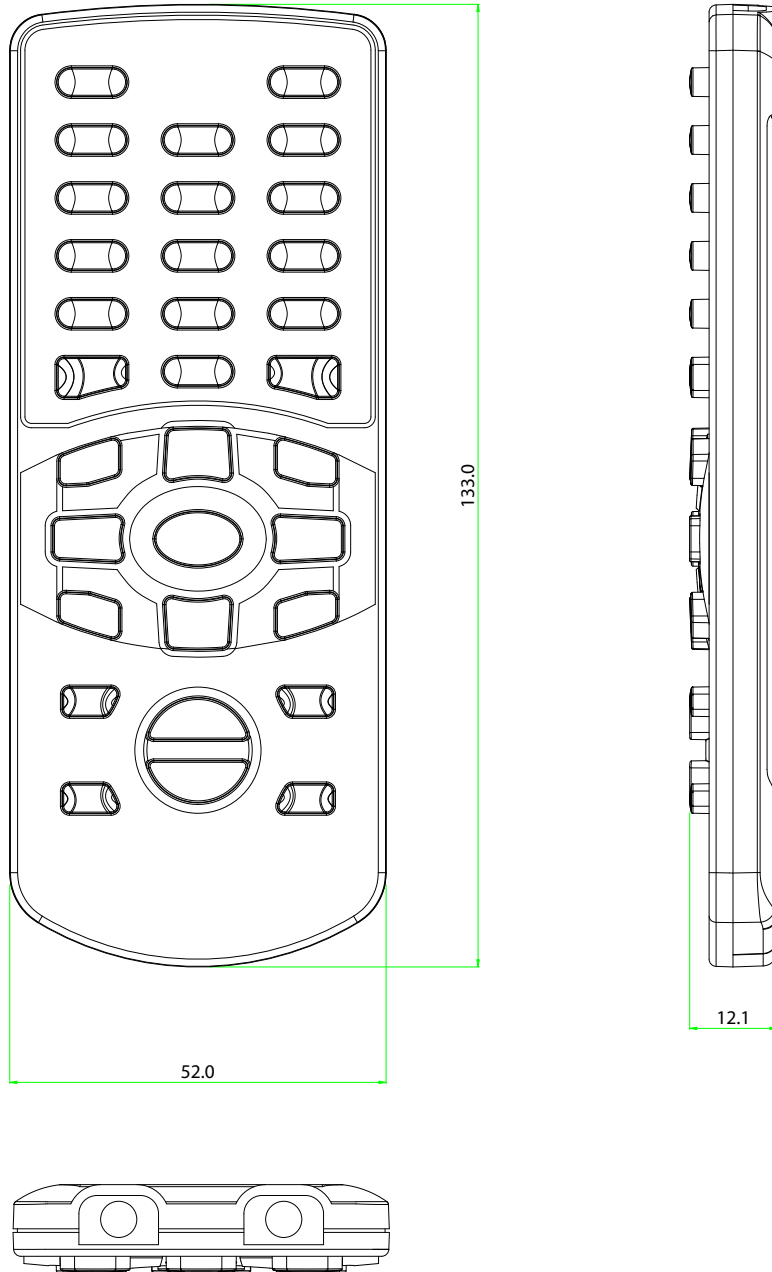

SR-32DA

SR-32DA
Up to 32 Keys
Dimensions (mm.) 133 x 52 x 12.1
Silicone Rubber Keypad
Batteries: 1 x CR2025

*Not to scale